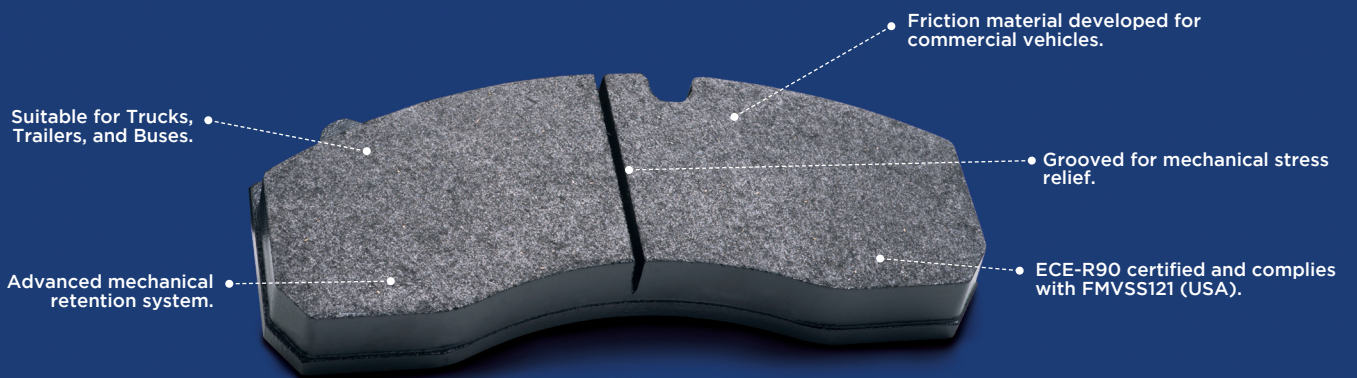

BRAKE PADS OF HIGH DURABILITY AND SAFETY

# THINK HIGH PERFORMANCE, IT'S **FRAS-LE CV ADVANCED.**

If you are looking for brake pads that go further than safety when braking. Choose FRAS-LE CV ADVANCED, its exclusive formulation guarantees high and stable performance with great durability.

## Exclusive technologies:

**CONTROL** +

High and stable performance.

**STRONG** +

High structural integrity and excellent recovery.

**ECO** +

Formulation free of heavy-metals, asbestos and toxic substances.